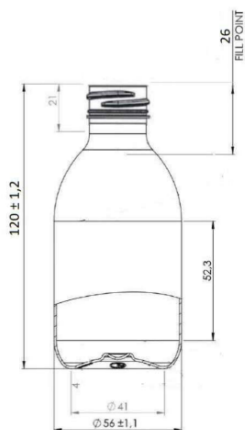

Cosmo Sirop 200

VIEW A

Notes

1. OVERFLOW CAPACITY	212 ± 4mL
2. FILL POINT CAPACITY	200mL
3. WEIGHT	20 ± 1g

General info

Item no. (SKU):	
Family / Range:	Cosmo Sirop
Capacity:	200ml
Neck:	28/410
Weight:	20
Shape:	Round
Material:	PET
Colour:	All Colours Available
Print Areas:	N/A
Country of Origin:	Lithuania

Packaging Info

Packed in Boxes

Box Dimensions (mm):	594 x 394 x 448
Quantity per box (pcs):	240
Boxes per pallet (pcs):	20
Quantity per pallet (pcs):	4800
Net weight (kg):	96
Gross weight (kg):	126
Pallet height (mm):	2400

Packed in PE bags on trays (Full pallet)

Tray dimensions (mm):	1200 x 800 x 50
Quantity per tray (pcs):	260
Quantity per PE bag (pcs):	130
PE bags per tray (pcs):	2
Trays per pallet (pcs):	19
Quantity per pallet (pcs):	4940
Net weight (kg):	99
Gross weight (kg):	116
Pallet height (mm):	2400